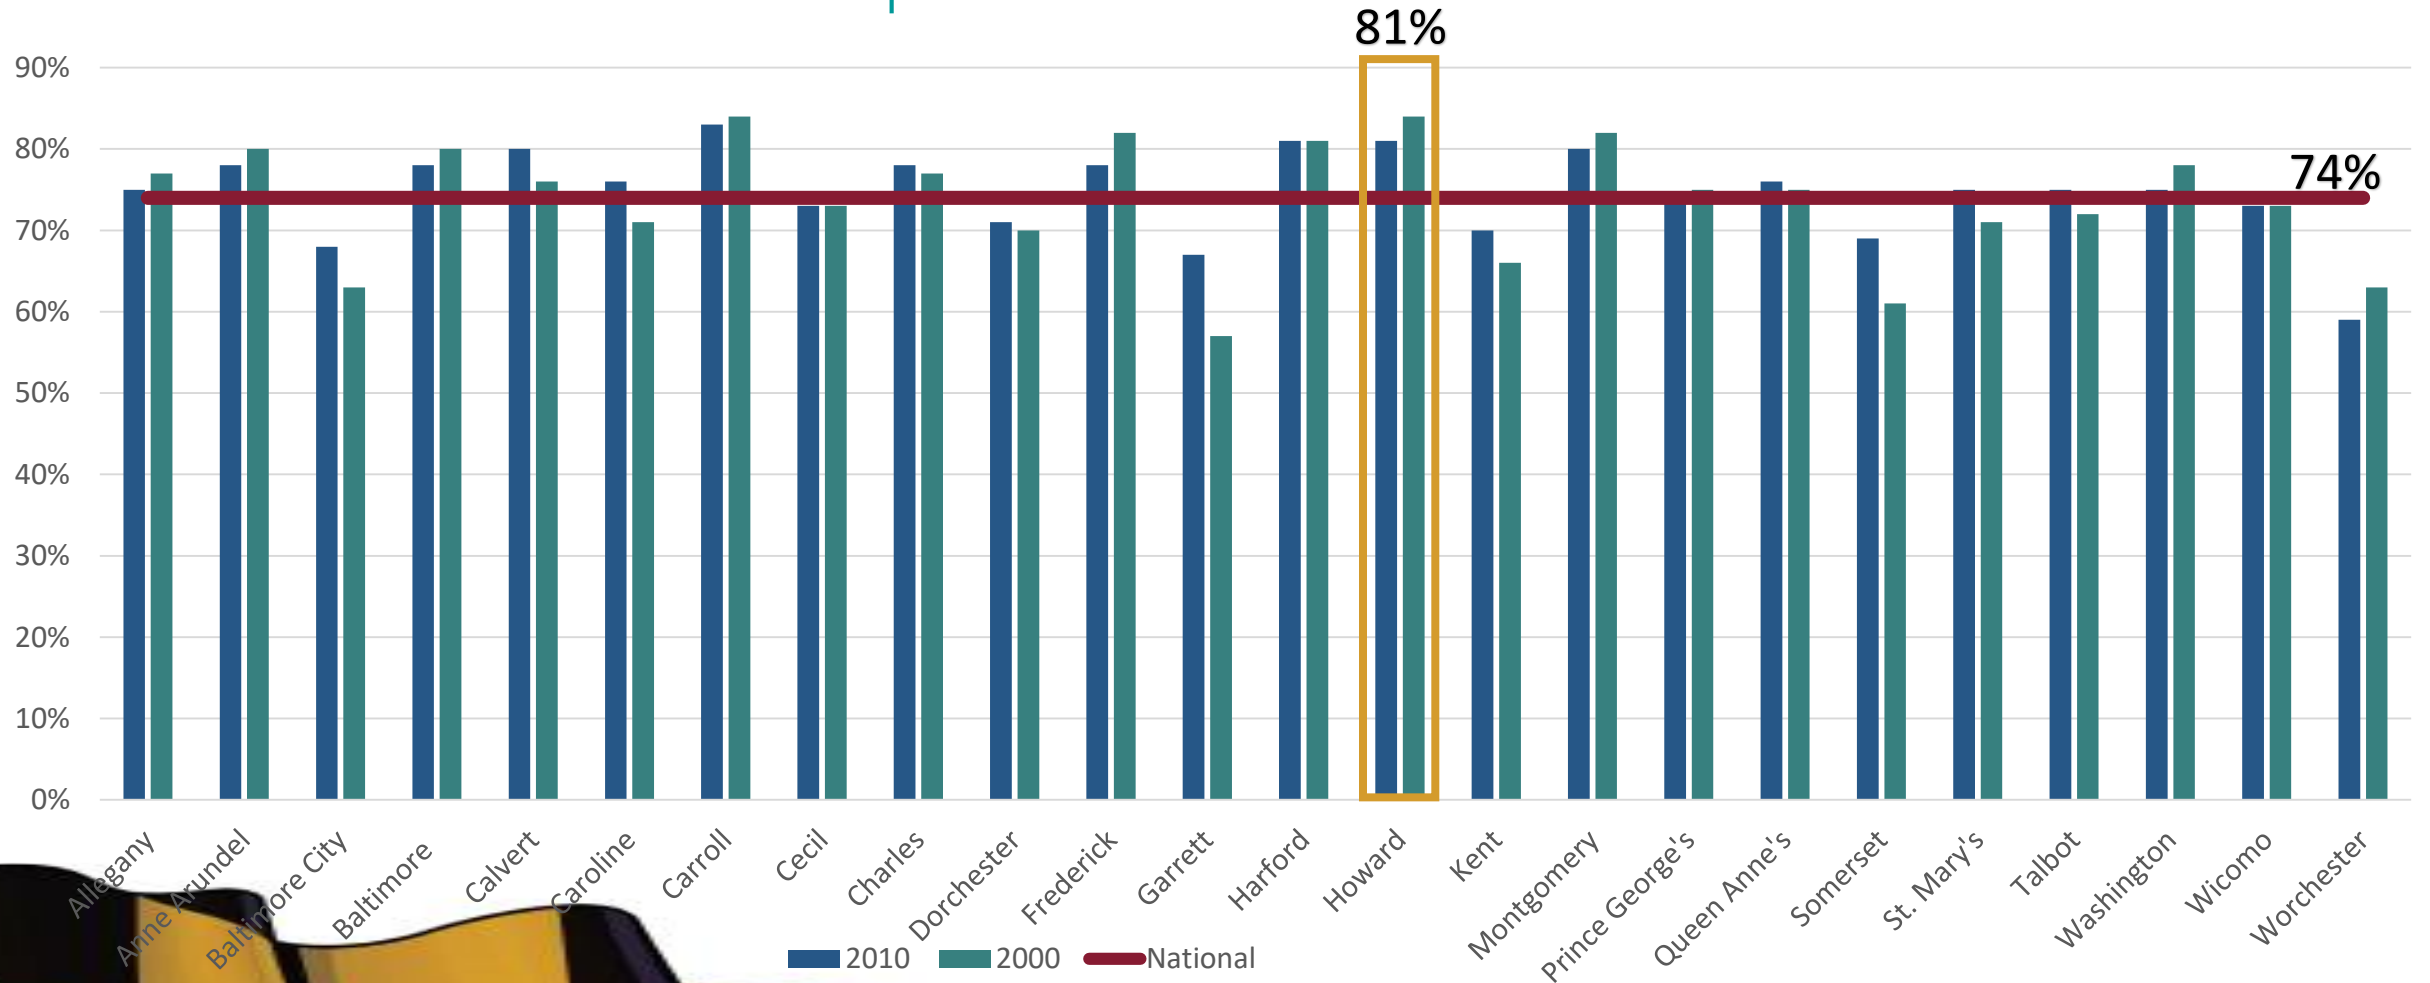

What is the Census?

Census Timeline

Howard County Challenges

Hard to Count Populations

- Children Under Age 5
- 65 and Older
- Non-English speakers
- Racial and Ethnic Minorities
- African Americans
- Renters
- Undocumented immigrants
- Low Income Persons
- Persons with mental or physical disabilities
- Persons experiencing homelessness

#HoCoCounts

2020 CENSUS

HoCo Counts Low Response Outreach Map

#HoCoCounts 2020 CENSUS

MD Jurisdiction Participation Rates

Working With Our Community

Leveraging Partnerships of our Complete Count Committee and their respective communities.