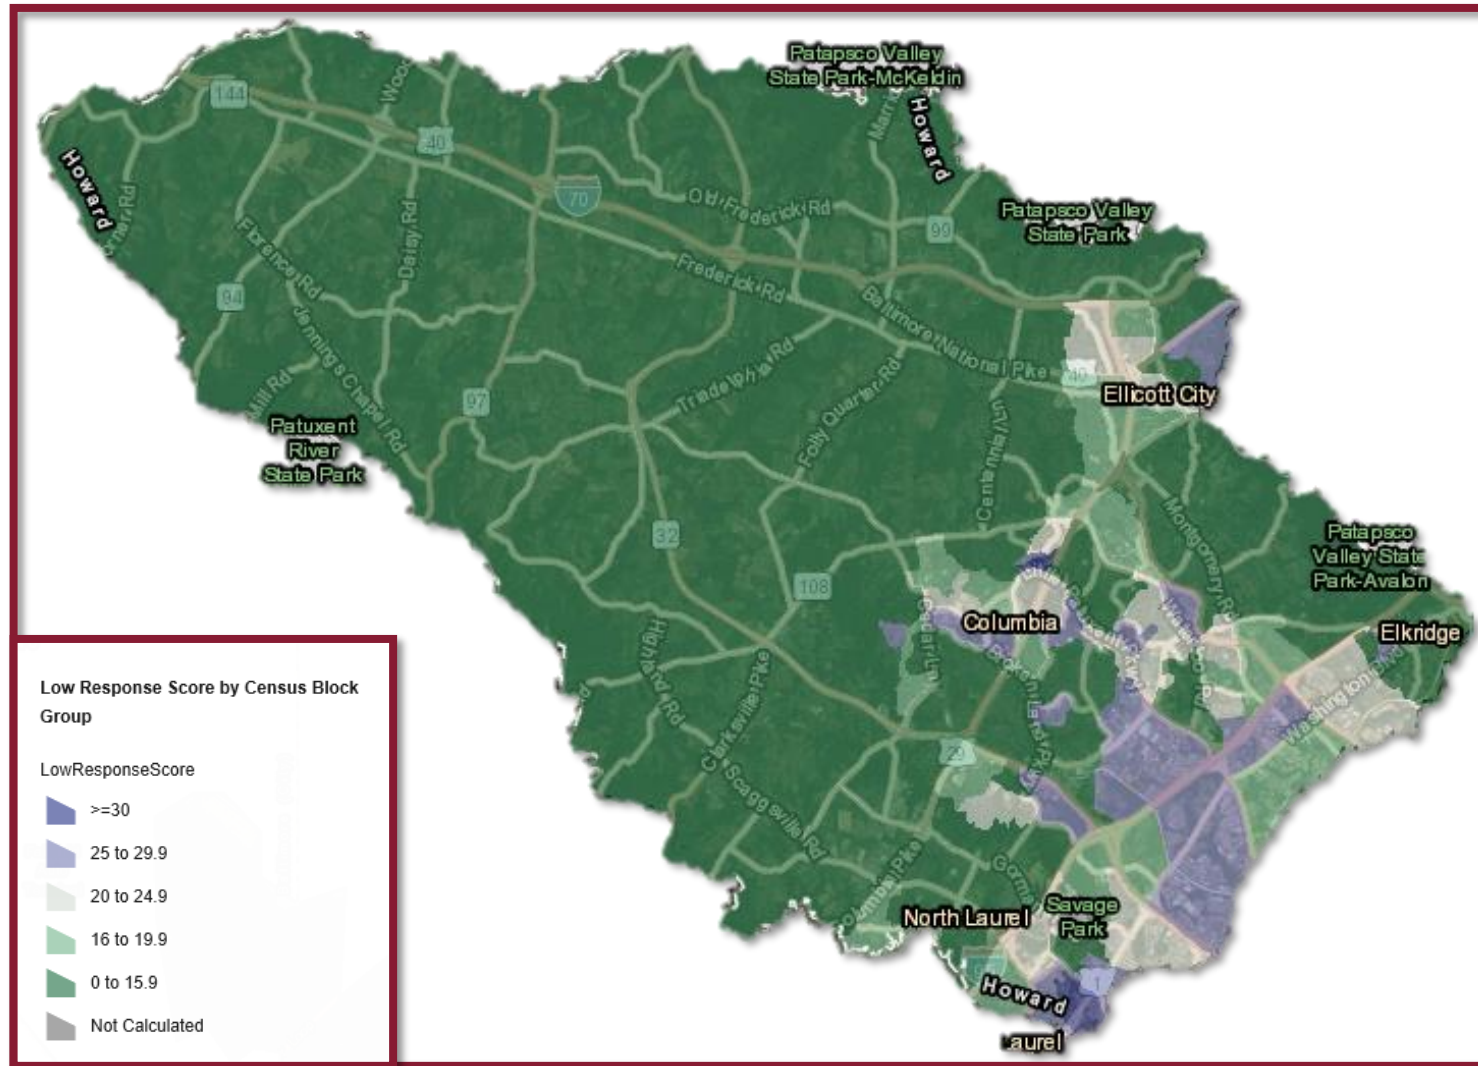

#HoCoCounts
✓ 2020 CENSUS

The Census count will be critical to understanding the updated picture of our community, the needs of all our residents, and the future of our service to the public.

— Howard County Executive Calvin Ball

What is the Census?

Census Timeline

Howard County Challenges

Hard to Count Populations

- Children Under Age 5
- 65 and Older
- Non-English speakers
- Racial and Ethnic Minorities
- African Americans
- Renters
- Undocumented immigrants
- Low Income Persons
- Persons with mental or physical disabilities
- Persons experiencing homelessness

#HoCoCounts

2020 CENSUS

HoCo Counts Low Response Outreach Map

#HoCoCounts 2020 CENSUS

MD Jurisdiction Participation Rates

Working With Our Community

Leveraging Partnerships of our Complete Count Committee and their respective communities.