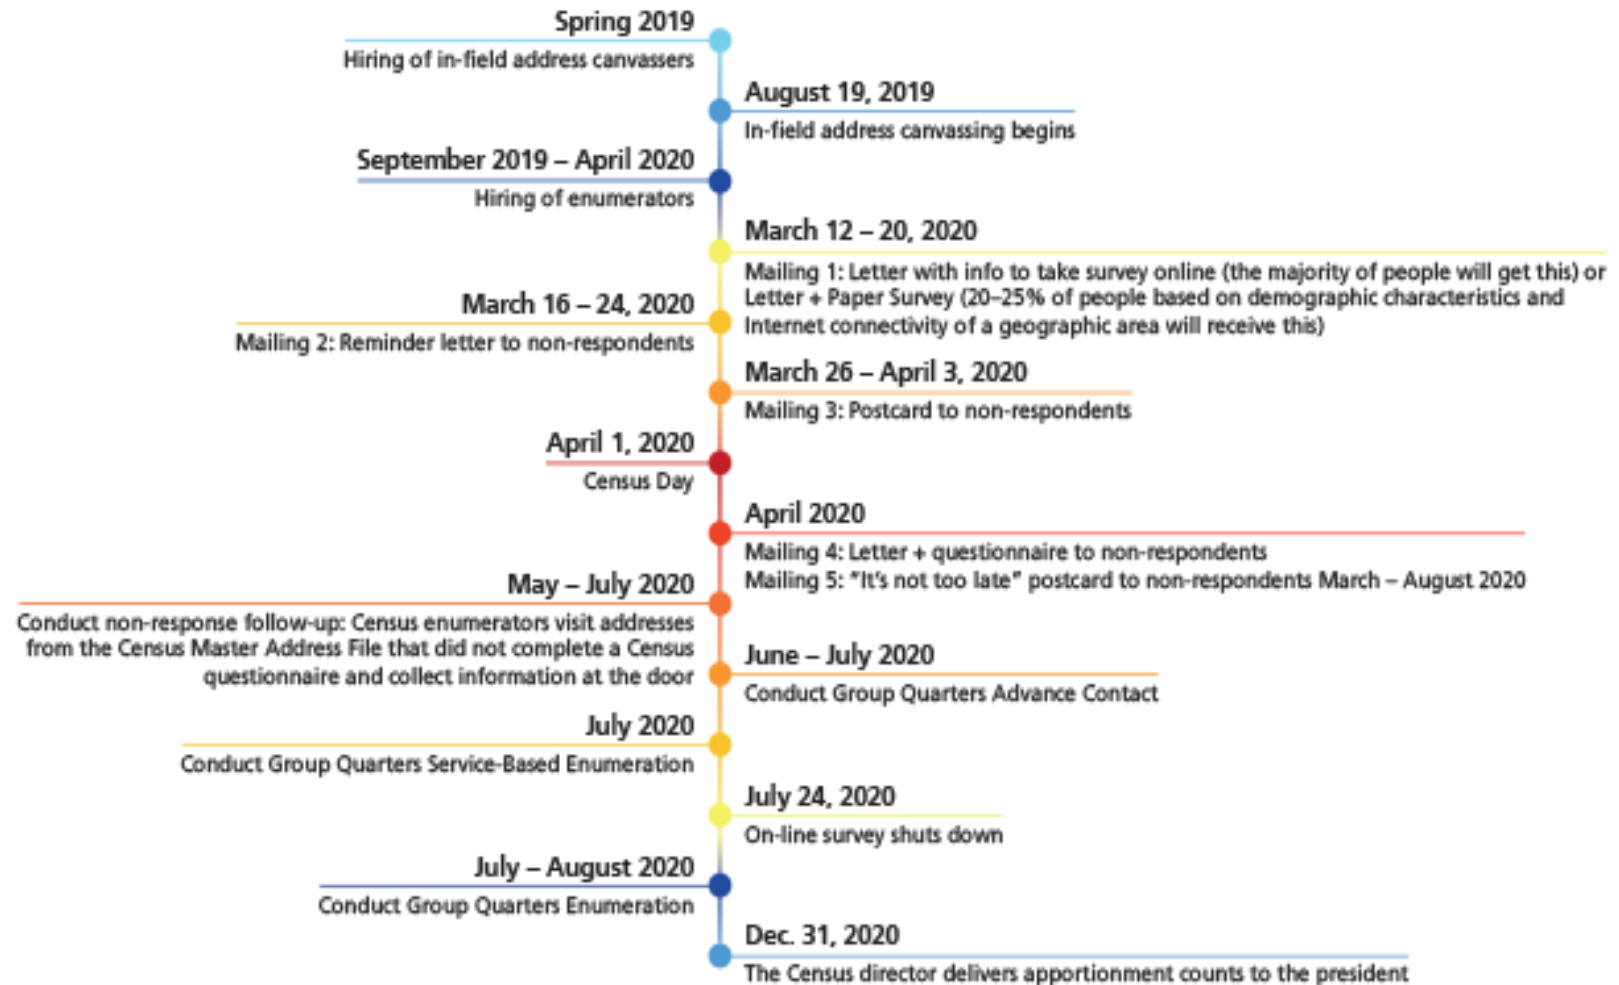

#HoCoCounts
✓ 2020 CENSUS

The Census count will be critical to understanding the updated picture of our community, the needs of all our residents, and the future of our service to the public.

— Howard County Executive Calvin Ball

What is the Census?

Census Timeline

Howard County Challenges

Hard to Count Populations

- Children Under Age 5
- 65 and Older
- Non-English speakers
- Racial and Ethnic Minorities
- African Americans
- Renters
- Undocumented immigrants
- Low Income Persons
- Persons with mental or physical disabilities
- Persons experiencing homelessness